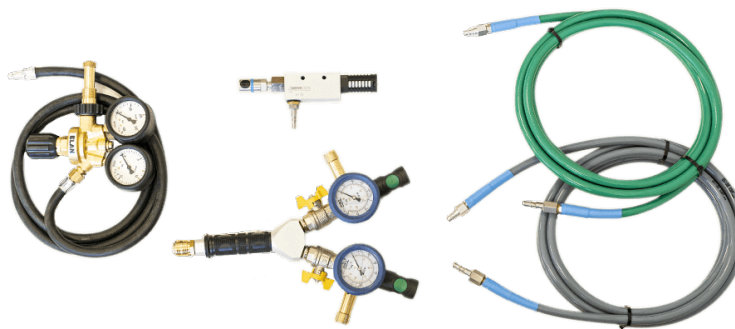

Urban search and rescue

STABLE BAG Inflation kit

➤ Technical Information

PRESSURE REGULATEUR : 200 / 300 bar

GREEN & GREY INFLATION HOSES : 5 m

PANEL CONTROLLER : 1 bar

VENTURI : 350 g

➤ Accessories

- STABLE BAG